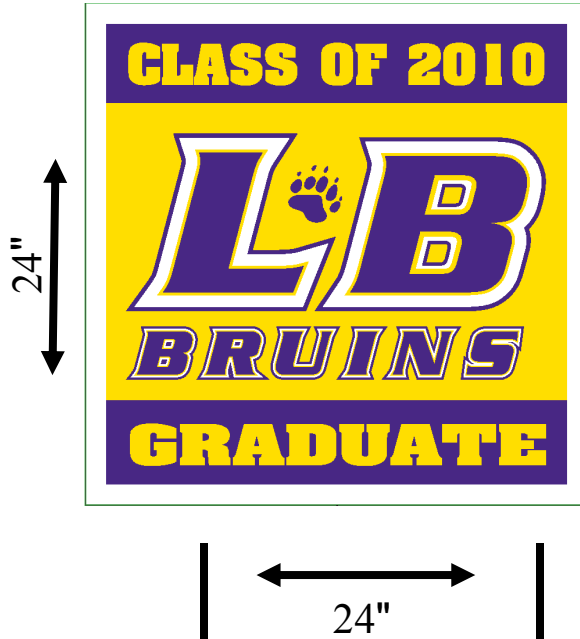

Lake Braddock Graduation YARD SIGN

Recognize your graduate and inform the community of your student's accomplishment! This graduation sign is designed to make your message stand out and stand up to the weather. Made of a plastic coated 6-ply board, the sign is complete with bruin colors and a wire stake to keep it firmly in the ground.

All proceeds will go toward the Class of 2010 All Night Graduation Party

MAKE CHECKS PAYABLE TO LBSSPTSA

Please detach and complete the form below and return it with your check to:

Tracy Barry
9518 Claychin Court
Burke, VA 22015