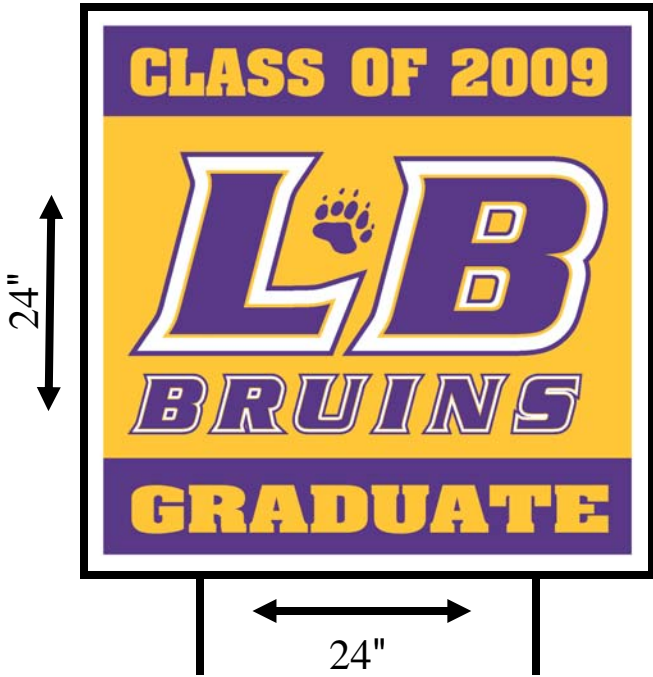

## Lake Braddock Graduation YARD SIGN

Recognize your graduate and inform the community of your student's accomplishment! This graduation sign designed to make your message stand out and stand up to the weather. Made of a plastic coated 6-ply board, the sign is complete with bruin colors and a wire stake to keep it